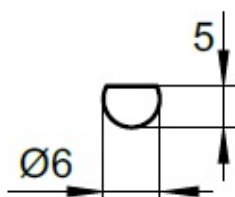

PRODUCT SHEET

Description:

Locking Bar $\varnothing 6\text{mm} \times 1000\text{mm}$, Steel, Nickel Plated

Item number:

14.05.720-0

Units	Box	Carton	HS Code	Barcode
Pcs.	2	60	8301600090	 5704866043960

# 14.05.720	1000 mm Nickel Plated
# 14.05.723	1000 mm Brass Plated
# 14.05.724	1000 mm Bronze Plated
# 14.05.725	1200 mm Nickel Plated
# 14.05.729	1500 mm Nickel Plated
# 14.05.730	1500 mm Bronze Plated
# 14.05.735	2000 mm Nickel Plated